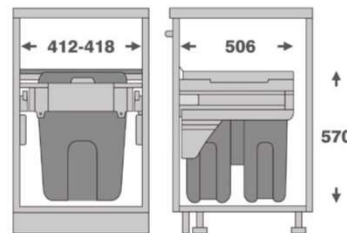

creative solutions for tight spaces

WASTE BIN

<u>Sr no</u>	<u>Guzzini Code</u>	<u>Product Description</u>
1	WB400SC-35	<p>WASTE BIN FOR 400MM CABINET WITH 35 X 1 LTR BINS (35 LTR), SOFT CLOSE</p> <p>Capacity : 35L(1X35L) Cabinet Size : 400mm Color : White/Grey Product Size : W362-368 D506 H570mm</p> <p>Product Feature</p> <ol style="list-style-type: none"> 1. Patented Design 2. It is equipped with the soft closing slides with full extension. 3. Pass SGS test of loading capacity :30KG 100,000 cycles 4. Maximise space within the carcass by top mounted or sidewall mounted 5. Fit to the Cabinet Width:400mm

WASTE BIN

<u>Sr no</u>	<u>Guzzini Code</u>	<u>Product Description</u>
2	WB450SC-54	<p>WASTE BIN FOR 450MM CABINET WITH 27 X 2 LTR BINS (54 LTR), SOFT CLOSE</p> <p>Capacity : 54L(2X27L) Cabinet Size : 450mm/18' Color : White/Grey Product Size : W412-430 D506 H570mm</p> <p>Product Features</p> <ol style="list-style-type: none"> 1. Patented Design 2. Equipped with the Runner, loading capacity 35KG, 100,000 cycles 3. Power-coated Metal Lid can be removable easily 4. Fit to the Cabinet Width: 450mm/18'