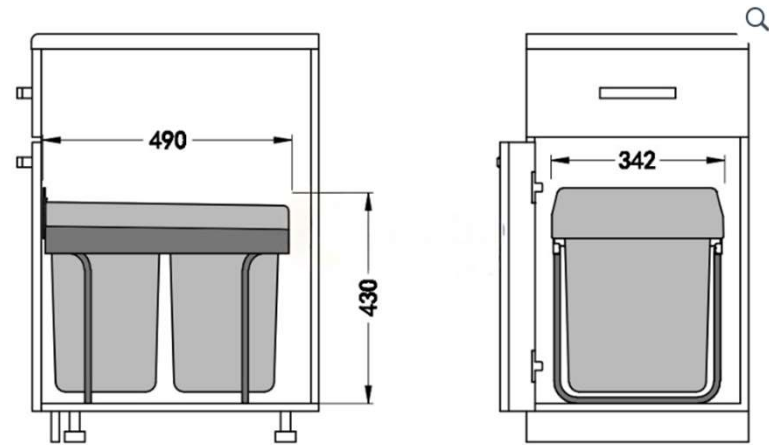

WASTE BIN

Sr no	Guzzini Code	Product Description
5	WBUMSC-40	UNDERMOUNT WASTE BIN (UNDER THE SINK) 2 X 20 LTR BINS (40 LTR), SOFT CLOSE Capacity : 40L(2X20L) Cabinet Size : 400mm Color : White/Grey Product Size : W342 D490 H430mm Product Features 1. Equipped with the ball bearing slides which pass SGS test with loading capacity of 30kg,100,000 cycles 2. Two kinds slides option:normal ball bearing slides or soft closing ball bearing slides 3. Fixed in the hinged door cabinet 4. Simple & quick installation, Bottom Mounted with 4 brackets