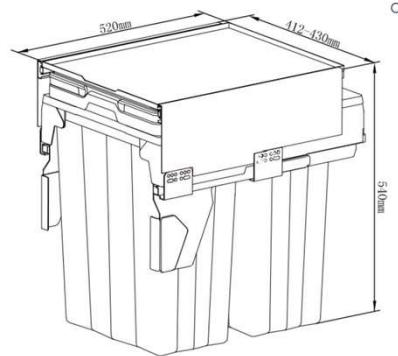

WASTE BIN

<u>Sr no</u>	<u>Guzzini Code</u>	<u>Product Description</u>
3	WB450SC-66	WASTE BIN FOR 450MM CABINET WITH 2 X 33 LTR BINS (66 LTR), SOFT CLOSE Capacity : 35L(1X35L) Cabinet Size : 400mm Color : White/Grey Product Size : W362-368 D506 H570mm Product Feature 1. Patented Design 2. It is equipped with the soft closing slides with full extension. 3. Pass SGS test of loading capacity :30KG 100,000 cycles 4. Maximise space within the carcass by top mounted or sidewall mounted 5. Fit to the Cabinet Width:400mm