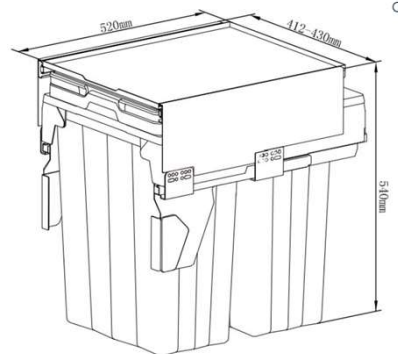

WASTE BIN

<u>Sr no</u>	<u>Guzzini Code</u>	<u>Product Description</u>
4	WB450SC-74	WASTE BIN FOR 450MM CABINET WITH 2 X 37 LTR BINS (74 LTR), SOFT CLOSE Capacity : 74L(2X37L) Cabinet Size : 450mm/18' Color : Anthracite Grey Product Size : W412-430 D520 H620 Product Features 1. Patented Design 2. Equipped with under mount soft close runner system 3. Metal lid with non-slip mat can be pulled out and offer storage area 4. Modern anthracite finish 5. Fit to the Cabinet Width: 450mm /18'